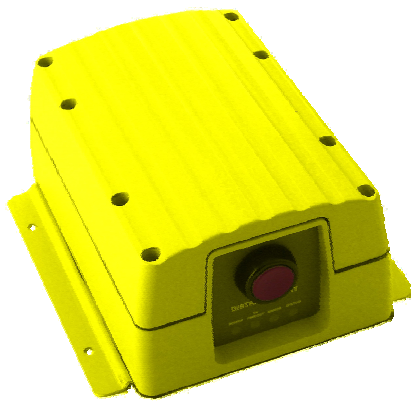

# AIS-CTR

Affordable, robust and high performance AIS Class-B Transponder

## AIS-CTR Class B AIS Transponder

The AIS-CTR is the latest product for pleasure crafts and smaller commercial vessels market. It brings enhanced safety and a whole new dimension to navigation. The high performance, low cost and highly robust AIS Class-B transponder provides both reception and transmission of AIS data to a fraction of the cost of a conventional Class-A transponder.

### Transmit and Receive

The AIS-CTR Class-B transponder device ensures that you see and are seen by other AIS fitted vessels and coast stations.

### Distress Alert transmit

Distress alert button enables the user to transmit a distress alert with GPS position of the vessel (configurable option additional to the Class B)